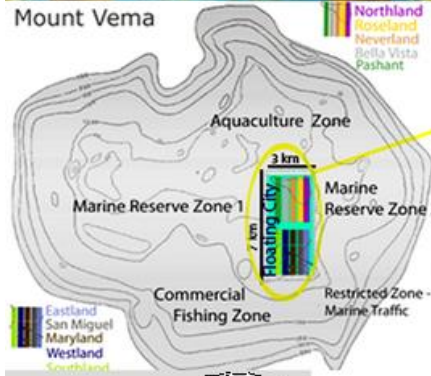

City Plans

The Floating City of Mount Vema

CITY OF MOUNT VEMA

Districts

- Pashant
- Bella Vista
- Neverland
- Roseland
- Northland
- Southland
- Westland
- Maryland
- San Miguel
- Eastland